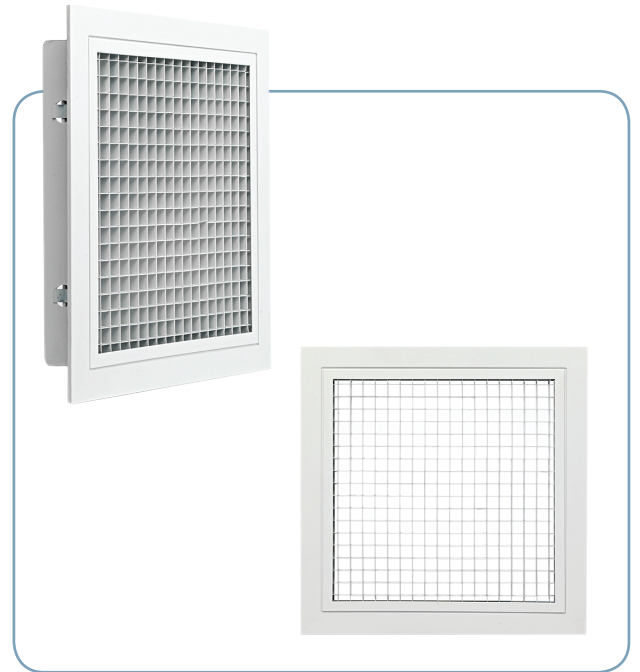

S W Hart & Co ®

MAKE HART MODEL EGL

Eggcrate Grille - Loose Core

FEATURES :

- ⊙ T-Bar lay-in or surface mount return or exhaust grille
- ⊙ Removable lift out inner core
- ⊙ Aluminium construction
- ⊙ Standard powder coat finish in satin white
- ⊙ Alternative colours are available on request
- ⊙ Free area approximately 85%

ACCESSORIES :

- ⊙ Opposed Blade Damper
- ⊙ Stream Splitter Damper
- ⊙ Cushion Head Box

INSTALLATION :

- ⊙ Ceiling
- ⊙ Duct

DIMENSION :

EGL - STANDARD SIZES :

595 x 295 Face
595 x 595 Face
1195 x 595 Face
600 x 300
600 x 400
600 x 600
1200 x 600